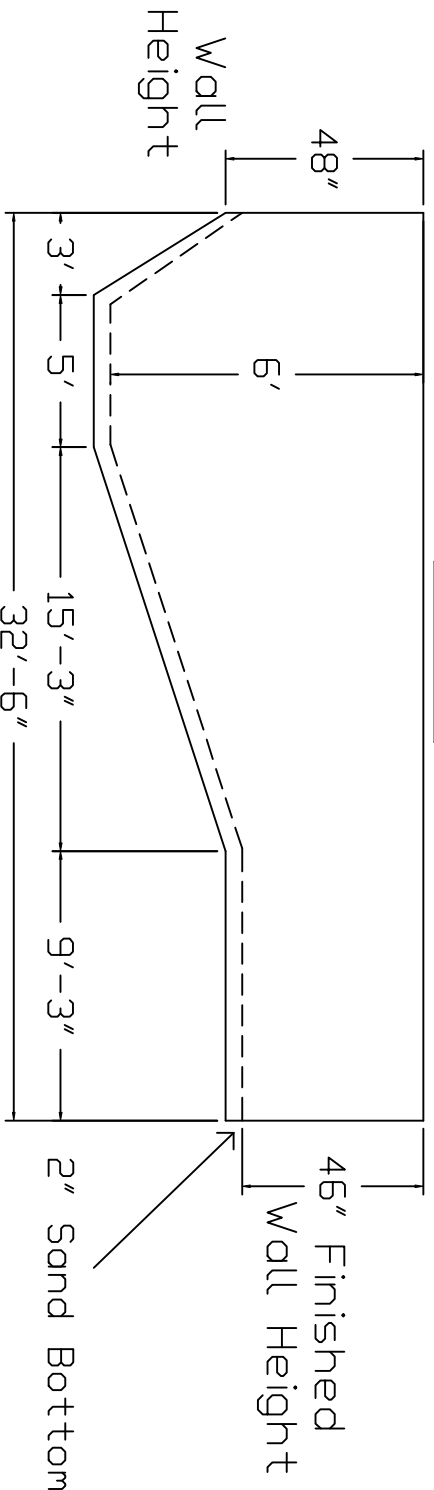

ROCKWOOD BRAND Standard Specification

Emerald

16x32 - Hopper

48" Wall Height

Top View

End View

Side View

2" Sand Bottom Typical

45" Finished Wall Height
 2" Sand Bottom Typical