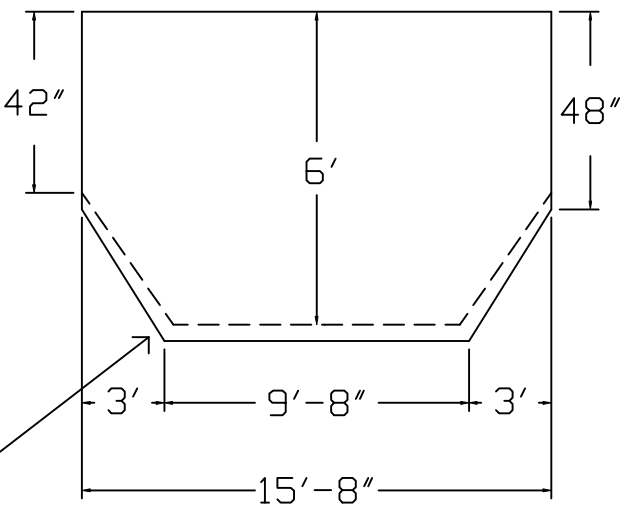

ROCKWOOD BRAND Standard Specification

Emerald

16x32 - Hopper

48" Wall Height

Top View

End View

Side View

2" Sand Bottom Typical

45" Finished Wall Height
 2" Sand Bottom Typical