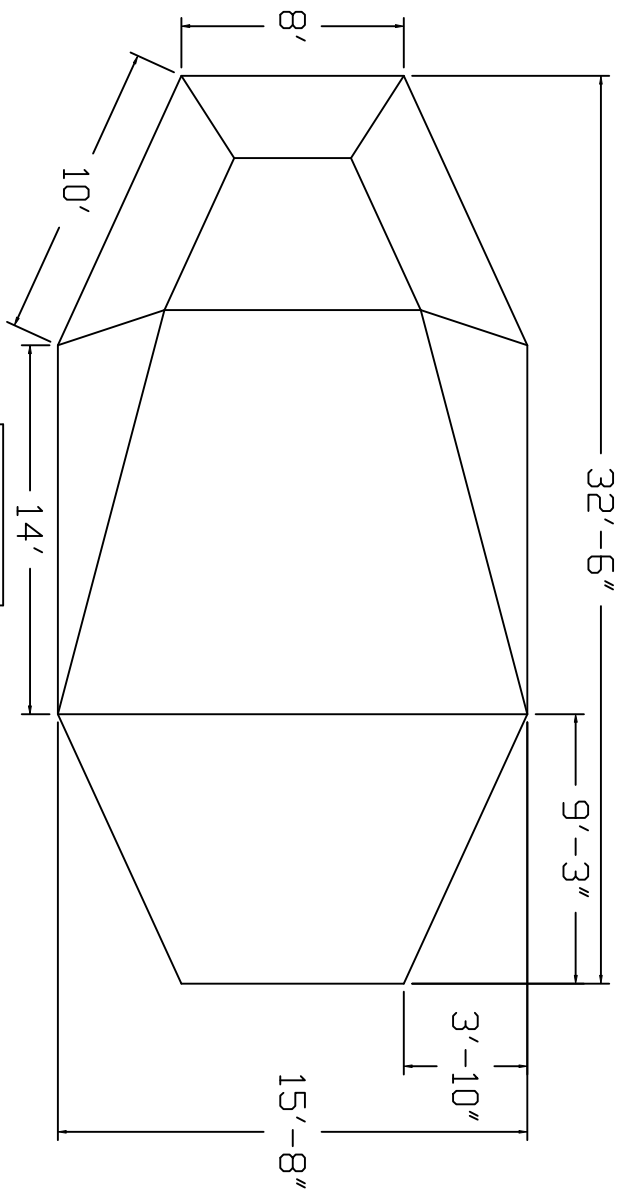

ROCKWOOD BRAND Standard Specification

Emerald

16x32 - Hopper

48" Wall Height

Top View

End View

Side View

2" Sand Bottom Typical

45" Finished Wall Height
 2" Sand Bottom Typical