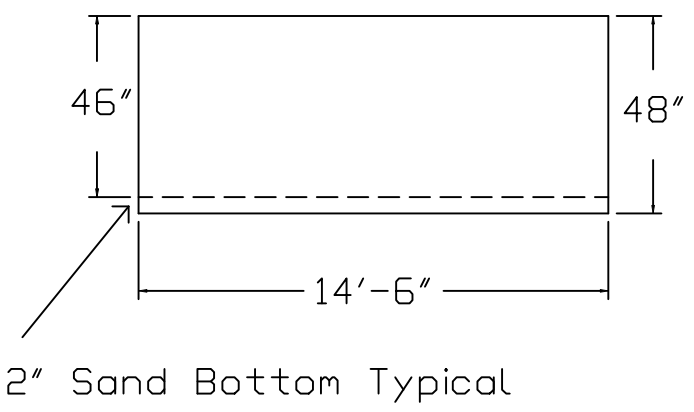

ROCKWOOD BRAND Standard Specification

Emerald

15x29 - Flat Bottom

48" Wall Height

Top View

End View

Side View