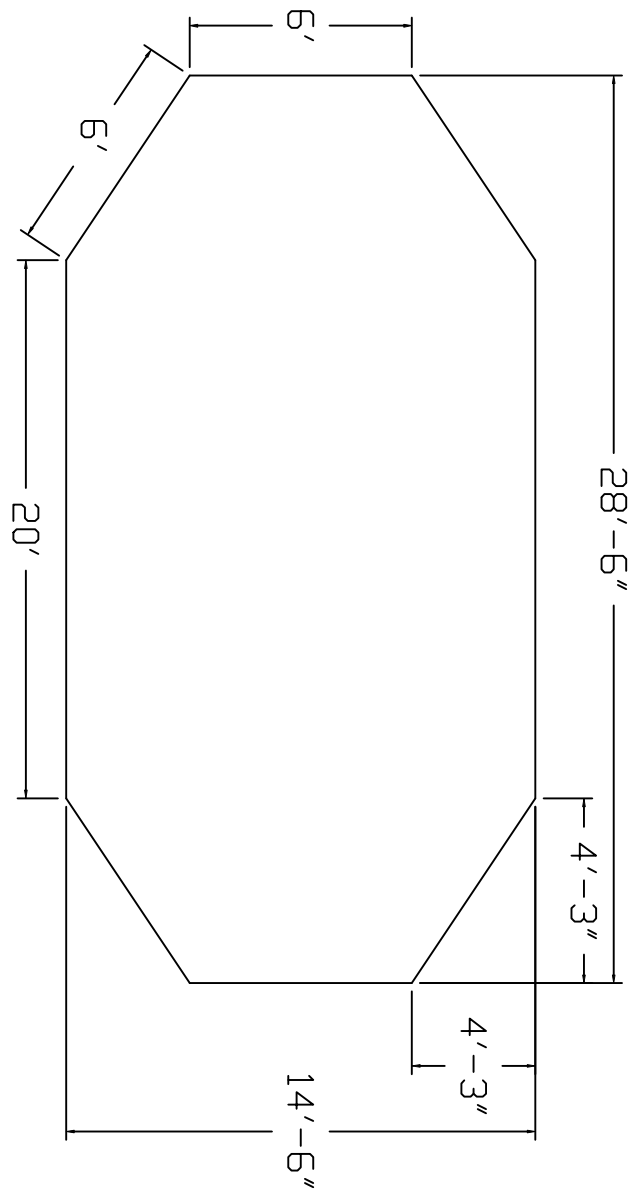

ROCKWOOD BRAND Standard Specification

Emerald

15x29 - Flat Bottom

48" Wall Height

Top View

End View

Side View