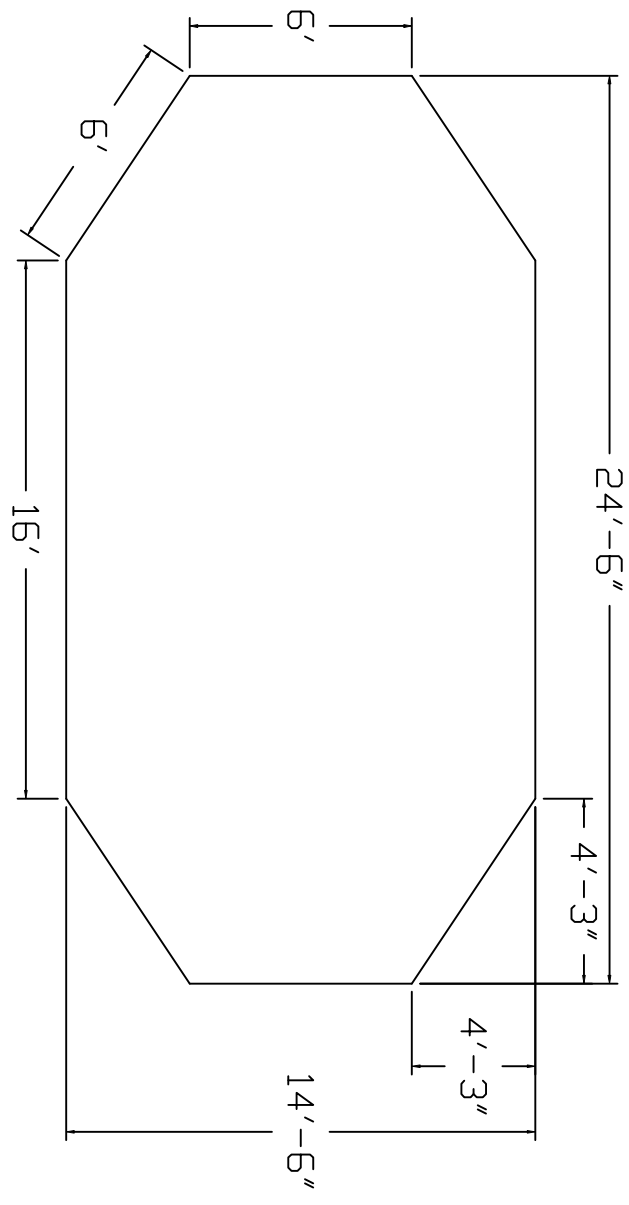

# ROCKWOOD BRAND Standard Specification

Emerald

15x25 - Flat Bottom

48" Wall Height

Top View

End View

Side View