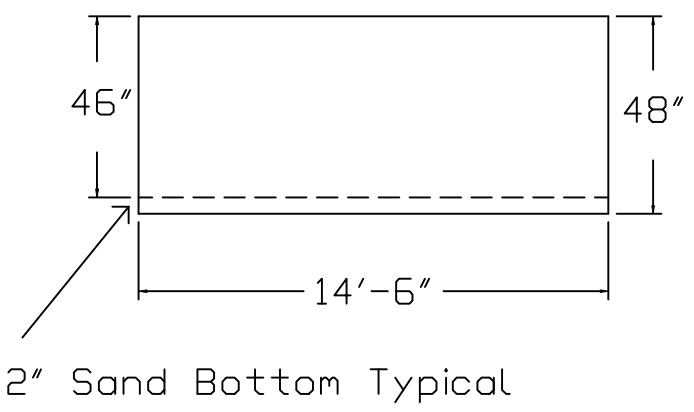

# ROCKWOOD BRAND Standard Specification

Emerald

15x25 - Flat Bottom

48" Wall Height

Top View

End View

Side View