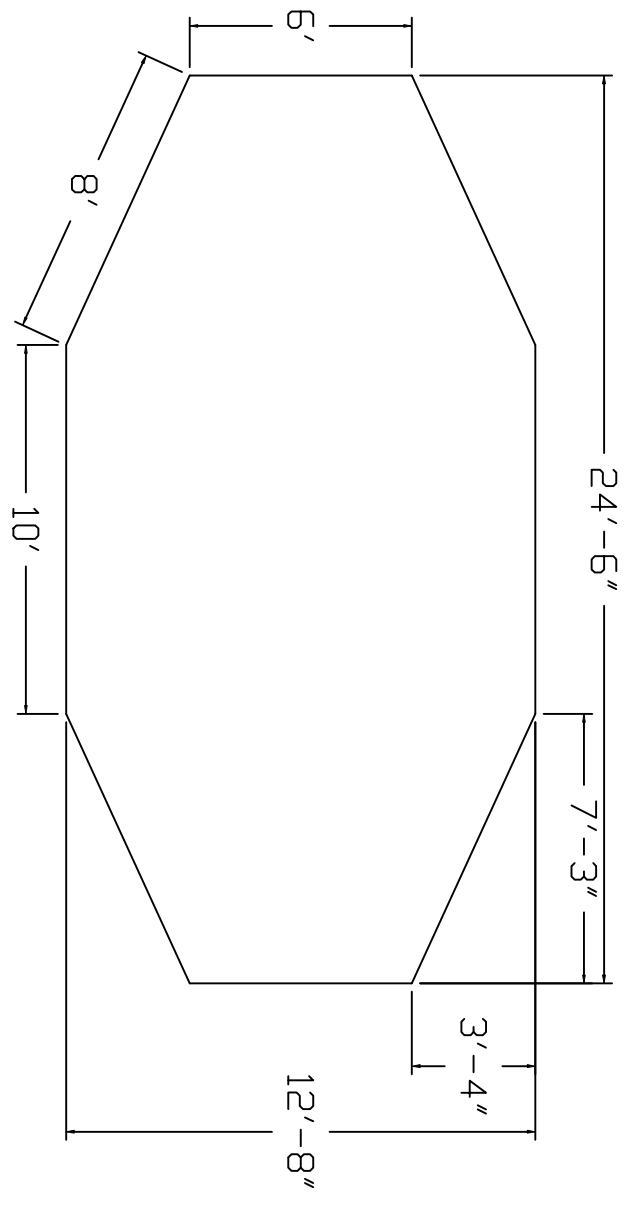

ROCKWOOD BRAND Standard Specification

Emerald

13x24 - Flat Bottom

48" Wall Height

Top View

End View

Side View