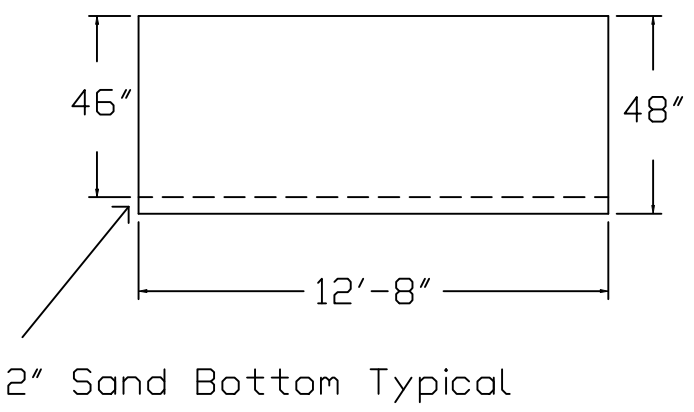

ROCKWOOD BRAND Standard Specification

Emerald

13x24 - Flat Bottom

48" Wall Height

Top View

End View

Side View