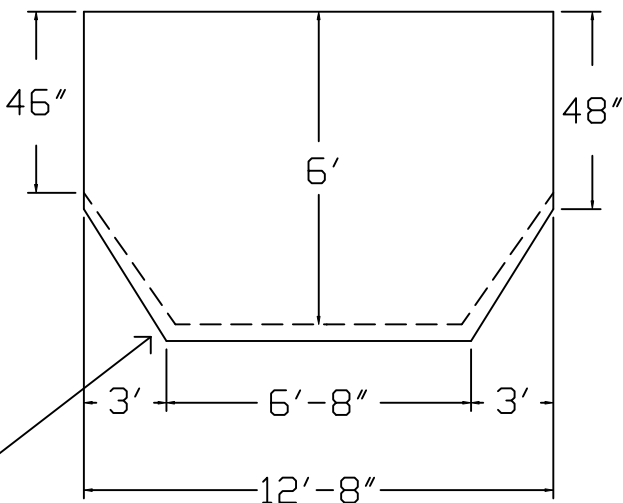

ROCKWOOD BRAND Standard Specification

Emerald

13X24 - Hopper

48" Wall Height

Top View

End View

Side View