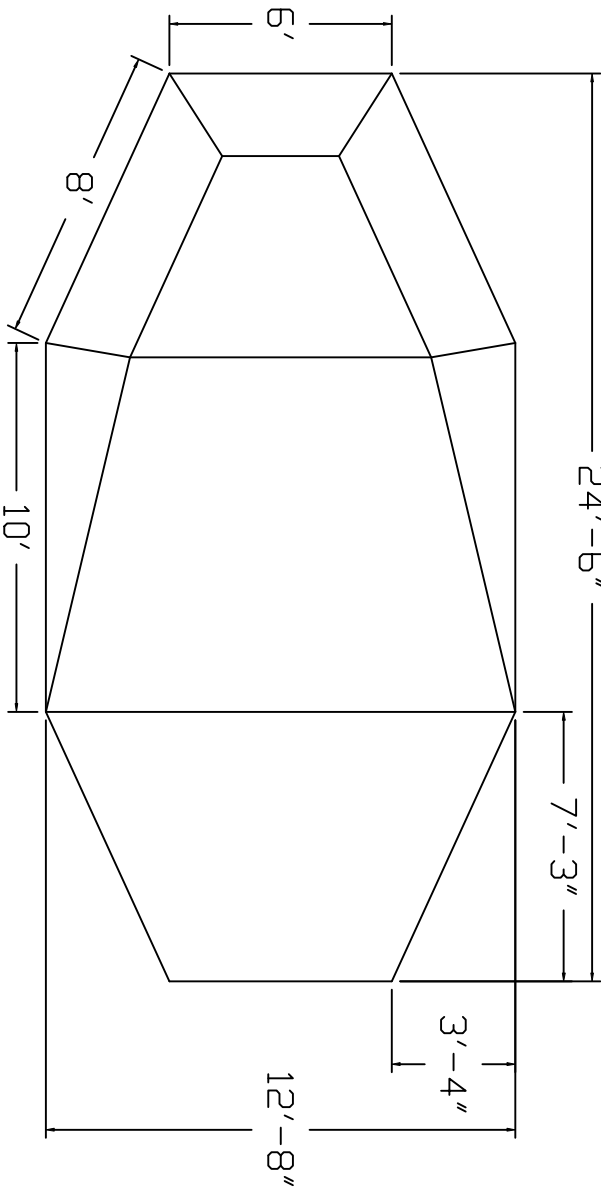

ROCKWOOD BRAND Standard Specification

Emerald

13X24 - Hopper

48" Wall Height

Top View

End View

Side View