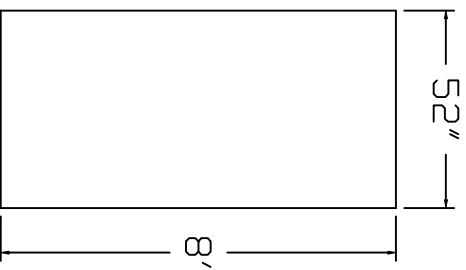

# Aqua-Bois Brand Standard Specification

Rectangle

8'x15'

52" Wall Height

Top View

Side View

End View

Corner Detail