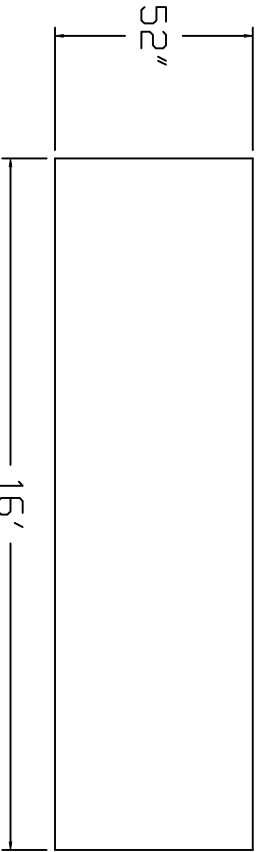

# Aqua-Bois Brand Standard Specification

Rectangle

8'x15'

52" Wall Height

Top View

Side View

End View

Corner Detail