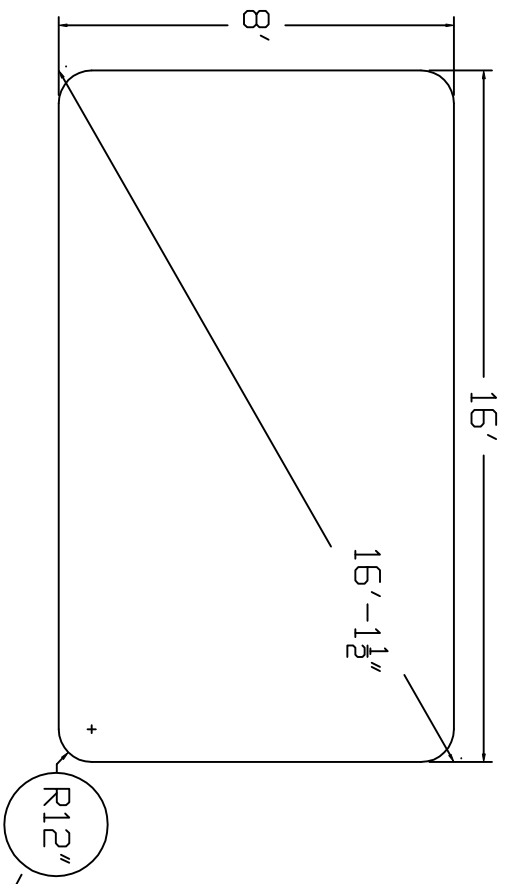

# Aqua-Bois Brand Standard Specification

Rectangle

8'x15'

52" Wall Height

Top View

Side View

End View

Corner Detail