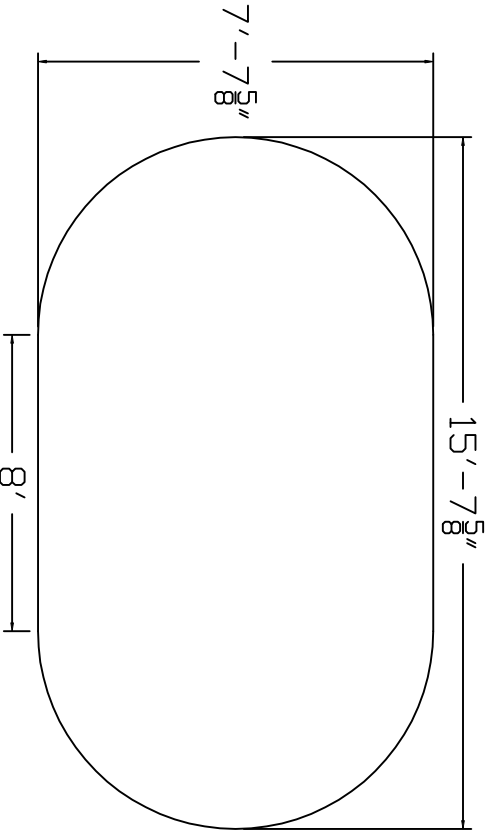

Aqua-Bois Brand  
Standard Specification

Oval

8'x16'

52" Wall Height

Top View

Side View

End View