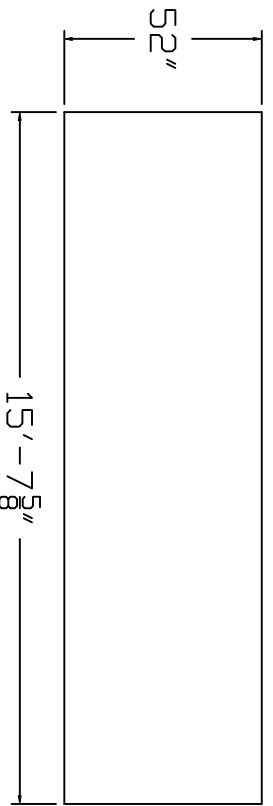

Aqua-Bois Brand  
Standard Specification

Oval

8'x16'

52" Wall Height

Top View

Side View

End View