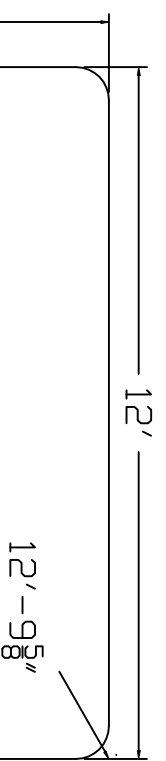

Aqua-Bois Brand Standard Specification

Rectangle

8'x12'

52" Wall Height

Top View

Side View

End View

R12"

Corner Detail