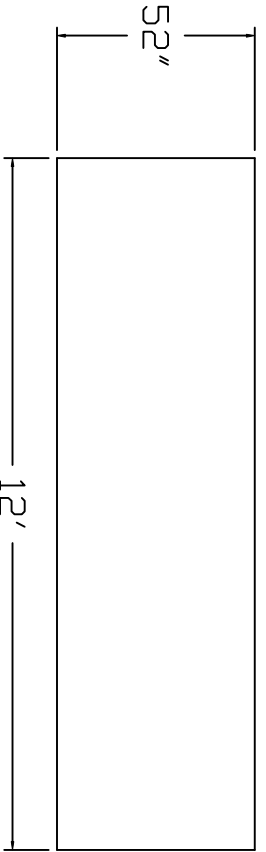

Aqua-Bois Brand Standard Specification

Rectangle

8'x12'

52" Wall Height

Top View

Side View

End View

R12"

Corner Detail