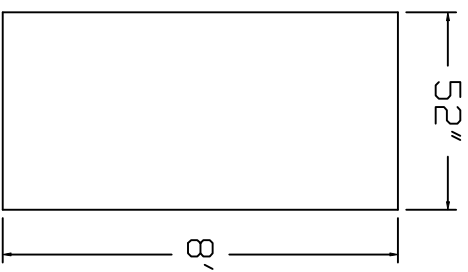

Aqua-Bois Brand Standard Specification

Rectangle

8'x12'

52" Wall Height

Top View

Side View

End View

R12"

Corner Detail