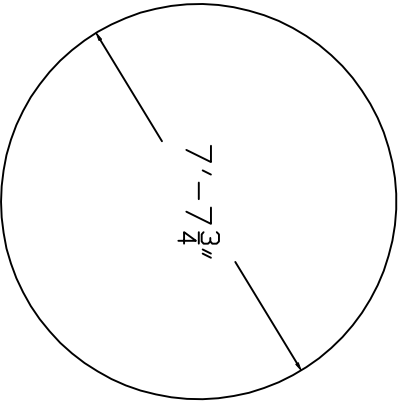

Aqua-Bois Brand
Standard Specification

Round

8'

52" Wall Height

Top View

Side View

End View