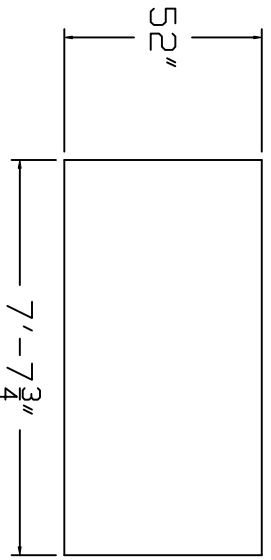

Aqua-Bois Brand
Standard Specification

Round

8'

52" Wall Height

Top View

Side View

End View