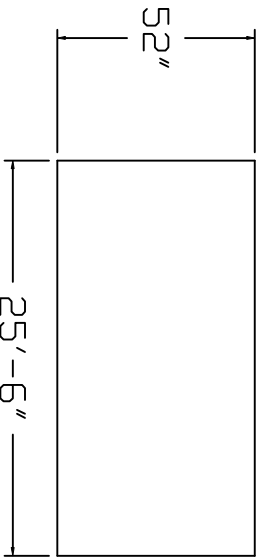

Aqua-Bois Brand
Standard Specification

Round

26'

52" Wall Height

Top View

Side View

End View