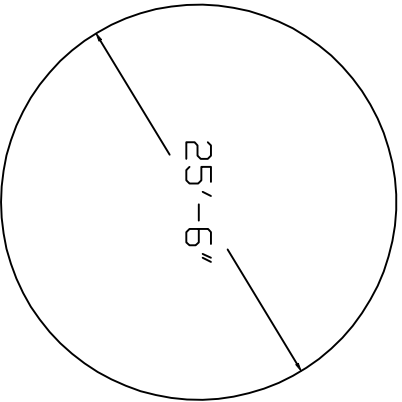

Aqua-Bois Brand
Standard Specification

Round

26'

52" Wall Height

Top View

Side View

End View