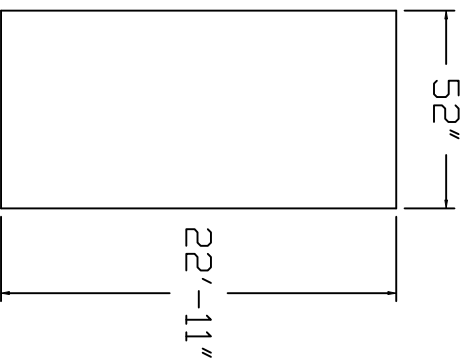

Aqua-Bois Brand
Standard Specification

Round

23'

52" Wall Height

Top View

End View

Side View