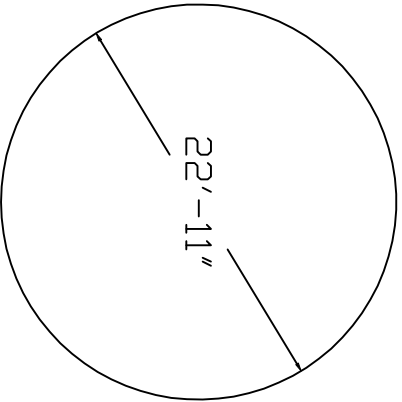

Aqua-Bois Brand
Standard Specification

Round

23'

52" Wall Height

Top View

End View

Side View