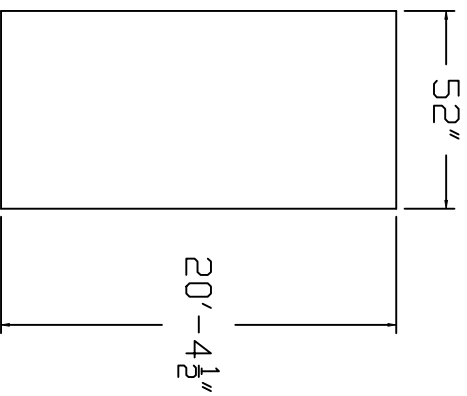

Aqua-Bois Brand
Standard Specification

Round

20'

52" Wall Height

Top View

End View

Side View