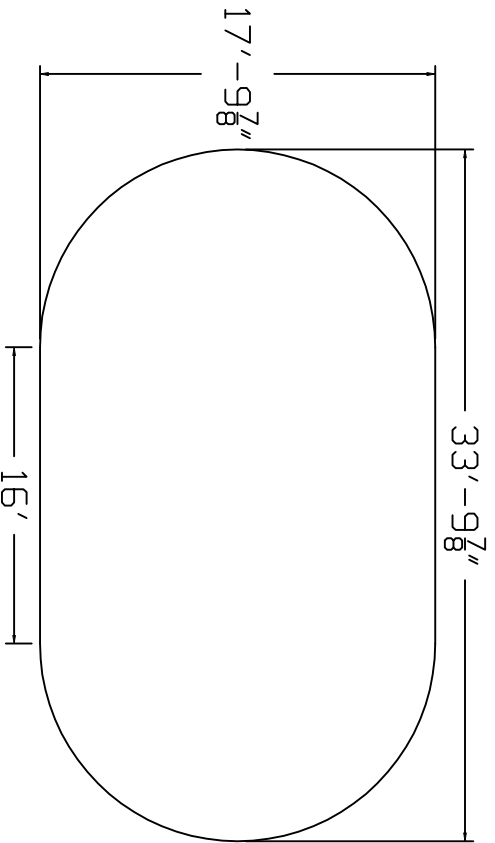

Aqua-Bois Brand
Standard Specification

Oval

18'x34'

52" Wall Height

Top View

Side View

End View