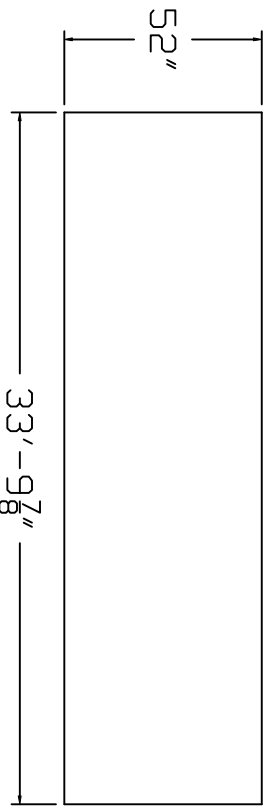

Aqua-Bois Brand
Standard Specification

Oval

18'x34'

52" Wall Height

Top View

Side View

End View