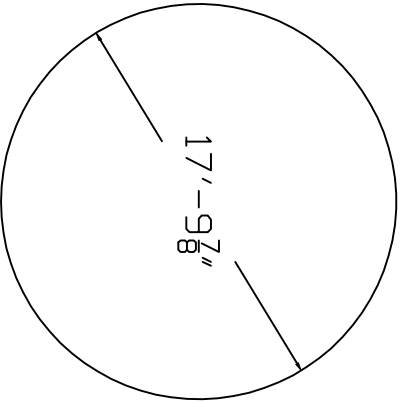

Aqua-Bois Brand  
Standard Specification

Round

18'

52" Wall Height

Top View

Side View

End View