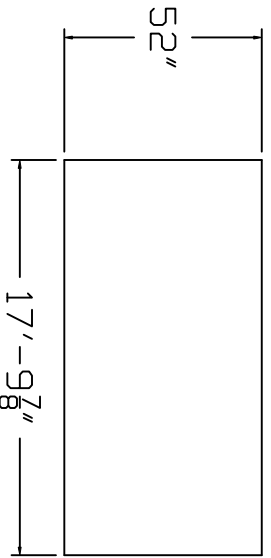

Aqua-Bois Brand  
Standard Specification

Round

18'

52" Wall Height

Top View

Side View

End View