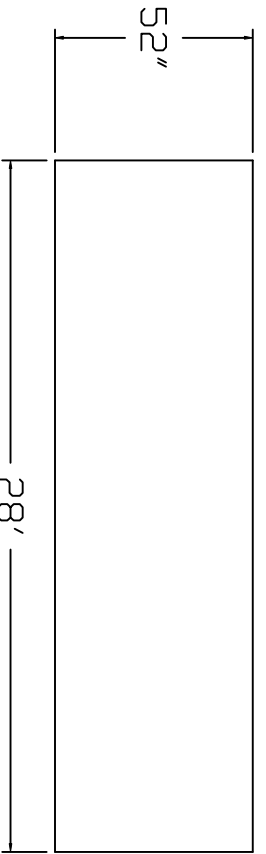

Aqua-Bois Brand Standard Specification

Rectangle

15'x28'

52" Wall Height

Top View

Side View

End View

R12"

Corner Detail