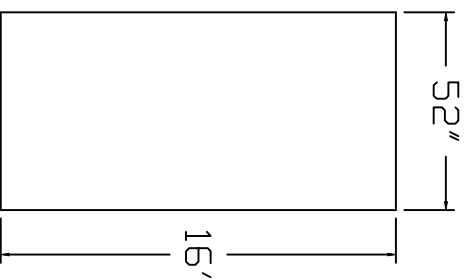

Aqua-Bois Brand Standard Specification

Rectangle

15'x28'

52" Wall Height

Top View

Side View

End View

R12"

Corner Detail