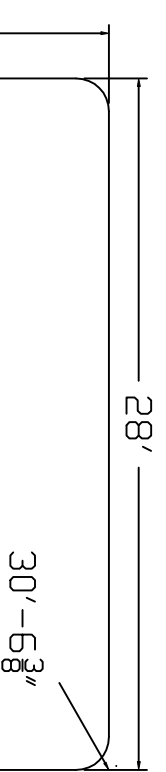

Aqua-Bois Brand Standard Specification

Rectangle

15'x28'

52" Wall Height

Top View

Side View

End View

R12"

Corner Detail