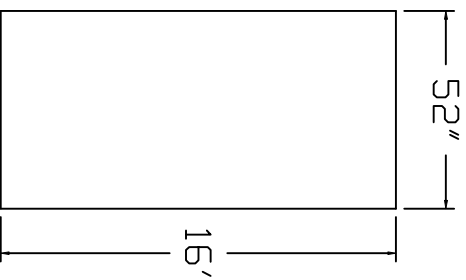

# Aqua-Bois Brand Standard Specification

Rectangle

16'x24'

52" Wall Height

Top View

Side View

End View

R12"

Corner Detail