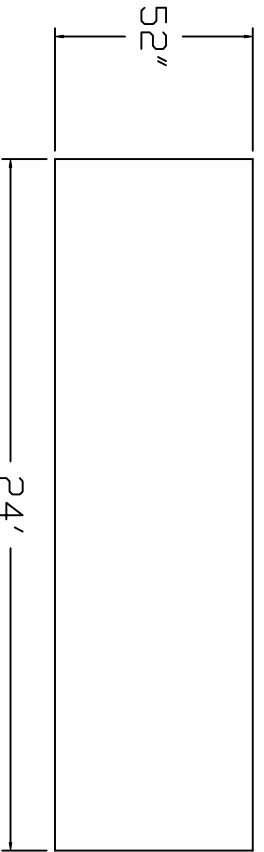

# Aqua-Bois Brand Standard Specification

Rectangle

16'x24'

52" Wall Height

Top View

Side View

End View

R12"

Corner Detail