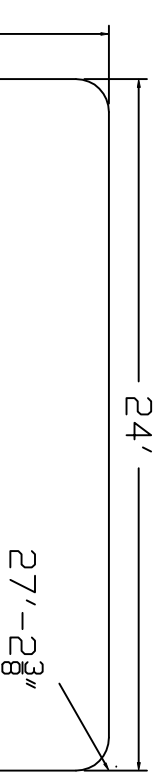

# Aqua-Bois Brand Standard Specification

Rectangle

16'x24'

52" Wall Height

Top View

Side View

End View

R12"

Corner Detail