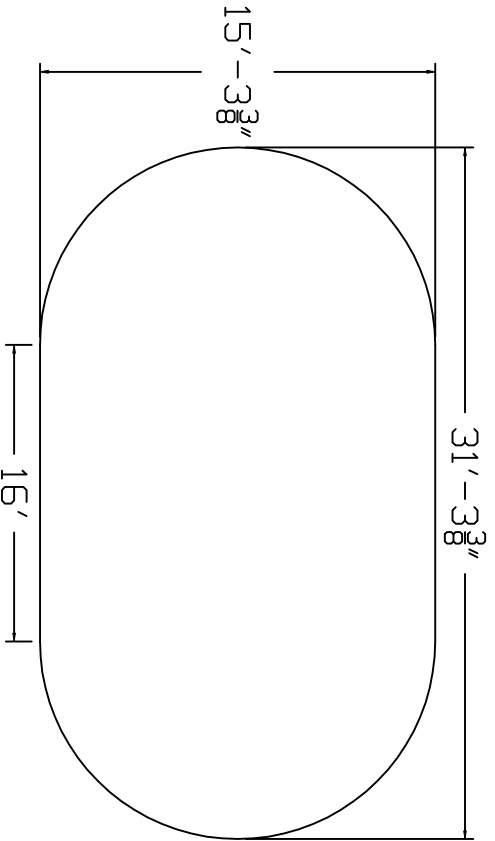

Aqua-Bois Brand
Standard Specification

Oval

15'x31'

52" Wall Height

Top View

Side View

End View