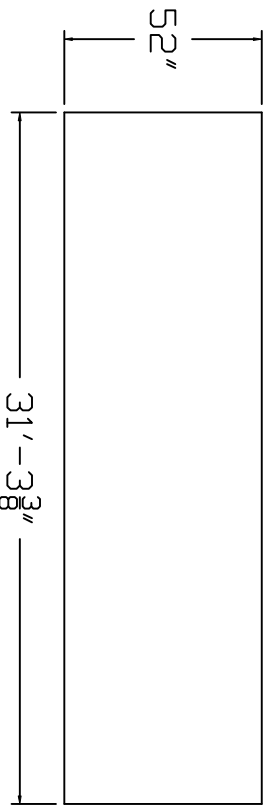

Aqua-Bois Brand
Standard Specification

Oval

15'x31'

52" Wall Height

Top View

Side View

End View