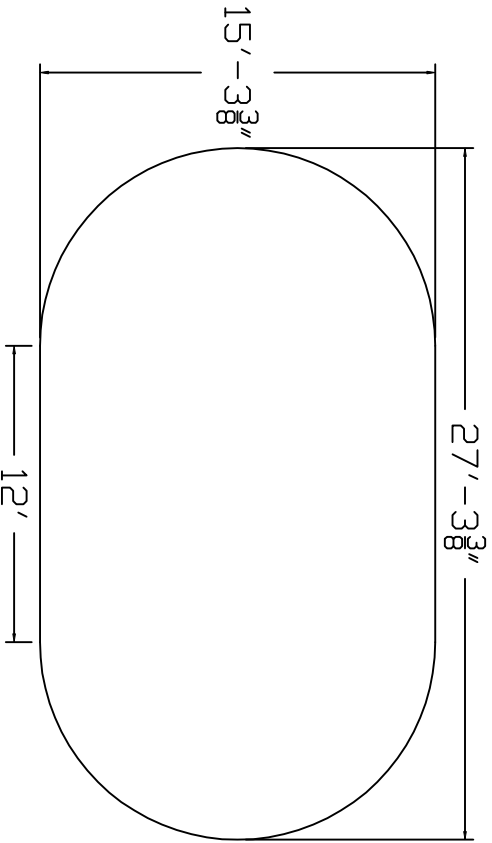

Aqua-Bois Brand  
Standard Specification

Oval

15'x27'

52" Wall Height

Top View

Side View

End View