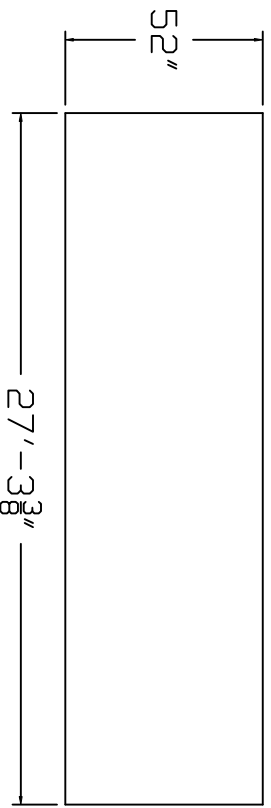

Aqua-Bois Brand  
Standard Specification

Oval

15'x27'

52" Wall Height

Top View

Side View

End View