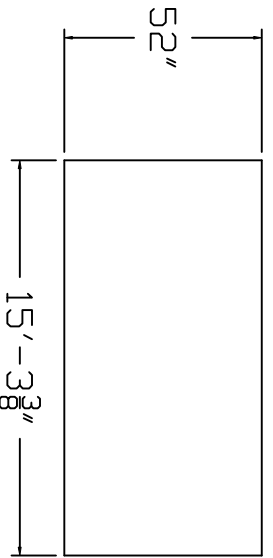

Aqua-Bois Brand  
Standard Specification

Round

15'

52" Wall Height

Top View

Side View

End View