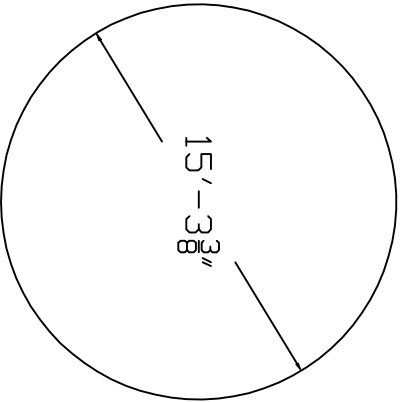

Aqua-Bois Brand  
Standard Specification

Round

15'

52" Wall Height

Top View

Side View

End View