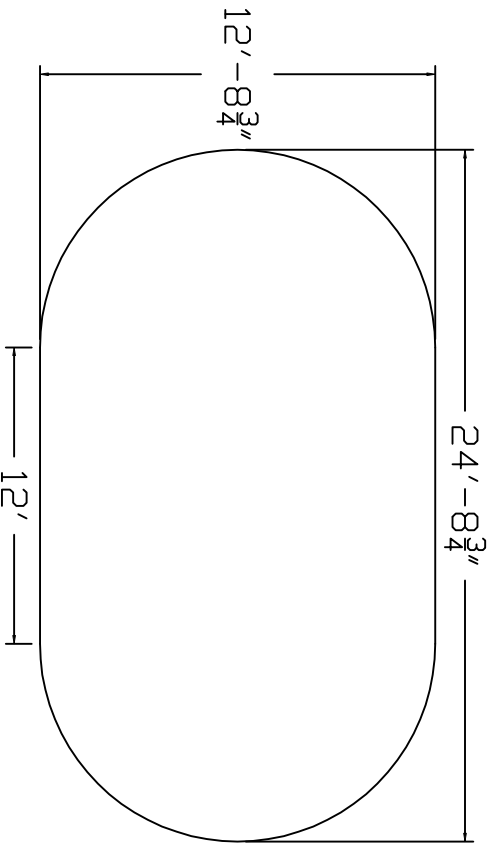

Aqua-Bois Brand  
Standard Specification

Oval

13'x25'

52" Wall Height

Top View

Side View

End View