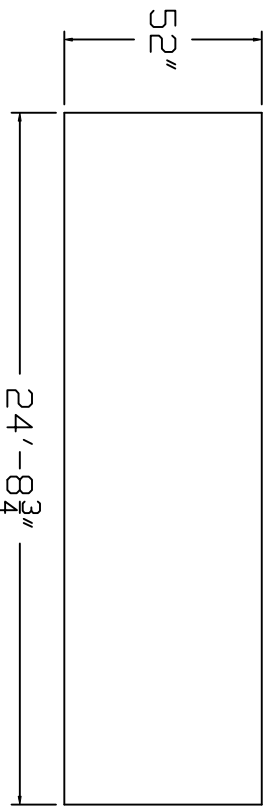

Aqua-Bois Brand  
Standard Specification

Oval

13'x25'

52" Wall Height

Top View

Side View

End View