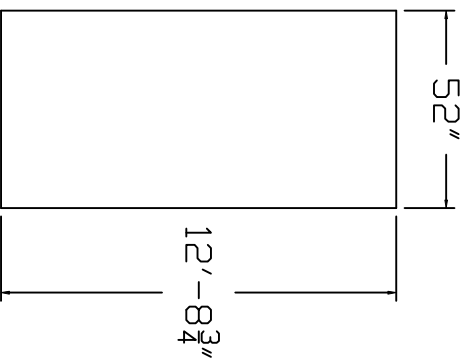

Aqua-Bois Brand
Standard Specification

Round

13'

52" Wall Height

Top View

End View

Side View