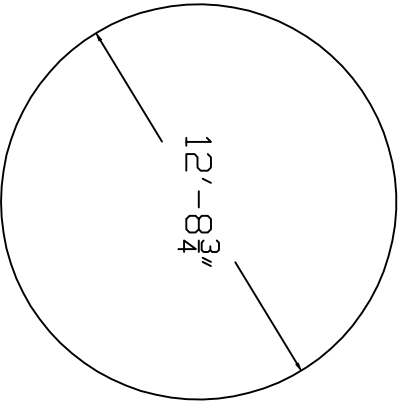

Aqua-Bois Brand
Standard Specification

Round

13'

52" Wall Height

Top View

End View

Side View