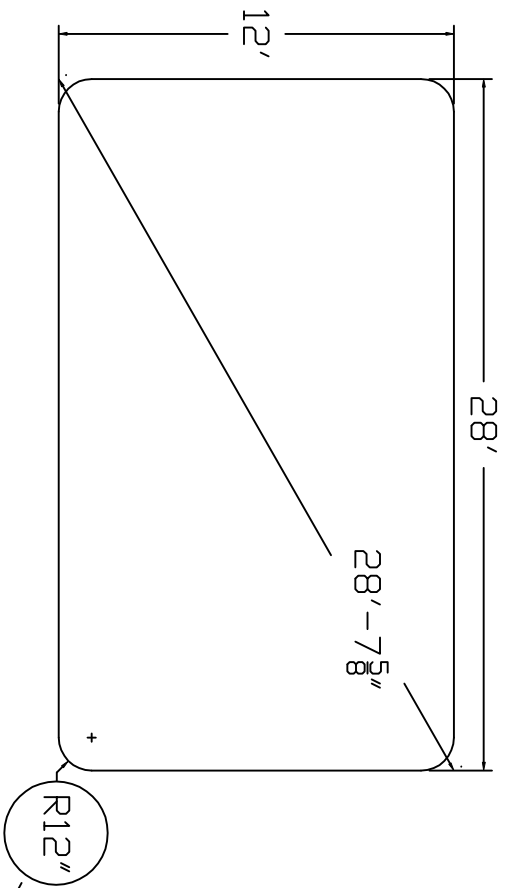

Aqua-Bois Brand Standard Specification

Rectangle

12'x28'

52" Wall Height

Top View

Side View

End View

Corner Detail