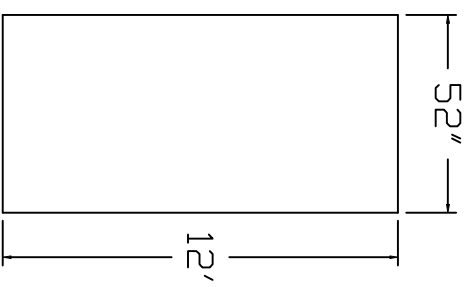

Aqua-Bois Brand Standard Specification

Rectangle

12'x28'

52" Wall Height

Top View

Side View

End View

Corner Detail