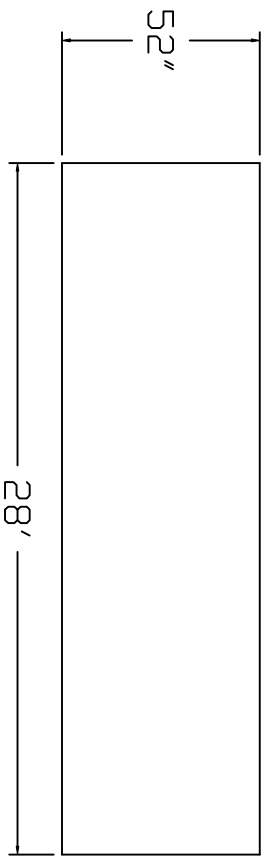

Aqua-Bois Brand Standard Specification

Rectangle

12'x28'

52" Wall Height

Top View

Side View

End View

Corner Detail