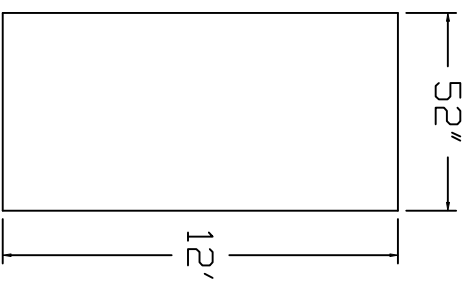

# Aqua-Bois Brand Standard Specification

Rectangle

12'x24'

52" Wall Height

Top View

Side View

End View

R12"

Corner Detail