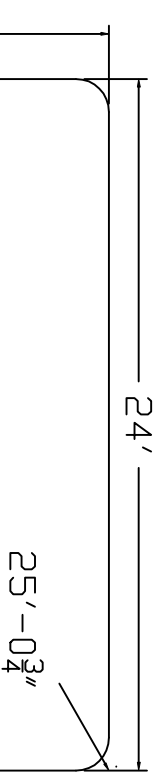

# Aqua-Bois Brand Standard Specification

Rectangle

12'x24'

52" Wall Height

Top View

Side View

End View

R12"

Corner Detail