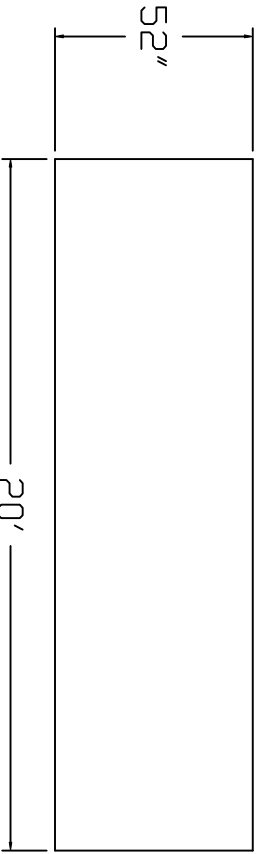

Aqua-Bois Brand Standard Specification

Rectangle

12'x20'

52" Wall Height

Top View

Side View

End View

R12"

Corner Detail