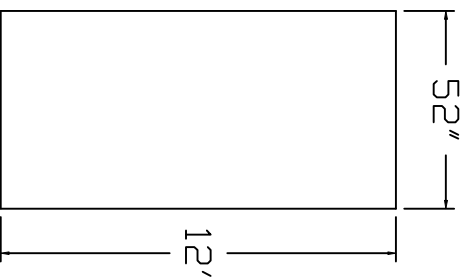

Aqua-Bois Brand Standard Specification

Rectangle

12'x20'

52" Wall Height

Top View

Side View

End View

R12"

Corner Detail