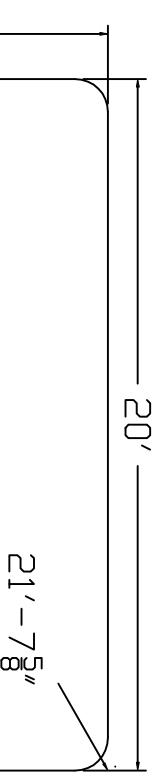

Aqua-Bois Brand Standard Specification

Rectangle

12'x20'

52" Wall Height

Top View

Side View

End View

R12"

Corner Detail