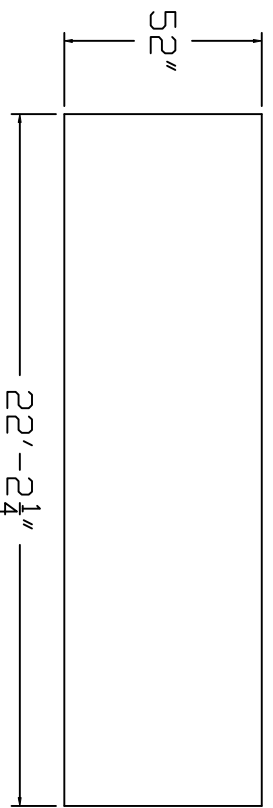

Aqua-Bois Brand
Standard Specification

Oval

10'x22'

52" Wall Height

Top View

Side View

End View