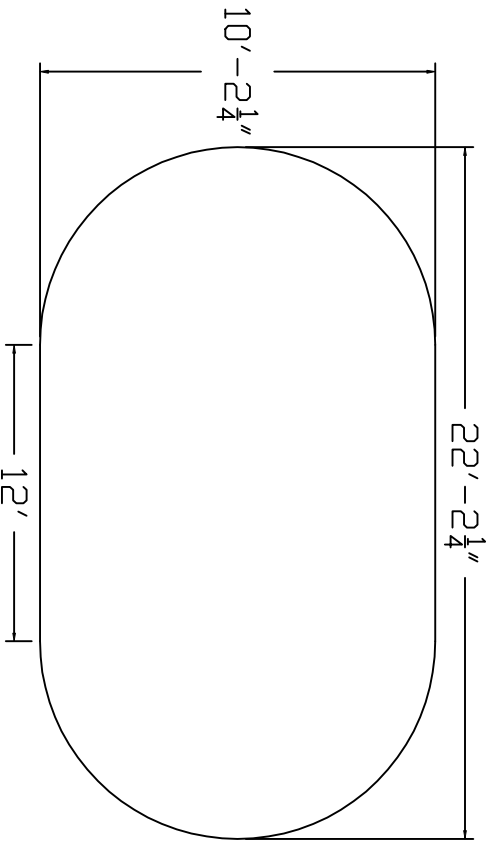

Aqua-Bois Brand
Standard Specification

Oval

10'x22'

52" Wall Height

Top View

Side View

End View