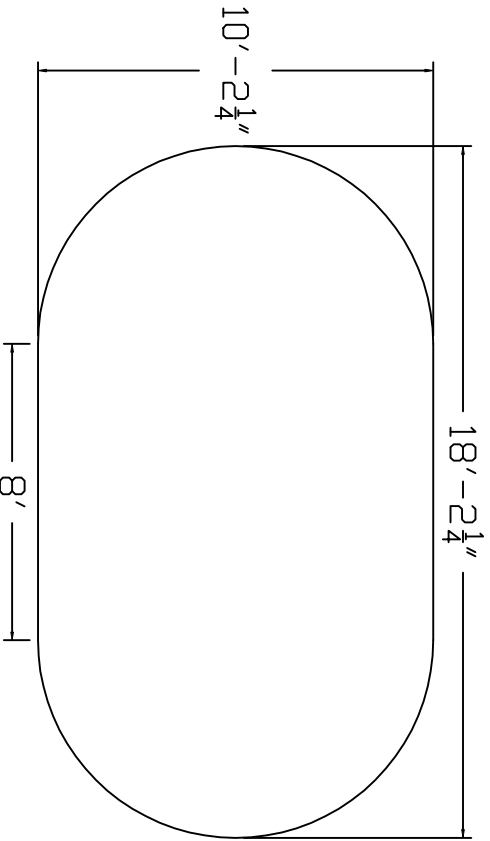

Aqua-Bois Brand  
Standard Specification

Oval

10'x18'

52" Wall Height

Top View

Side View

End View