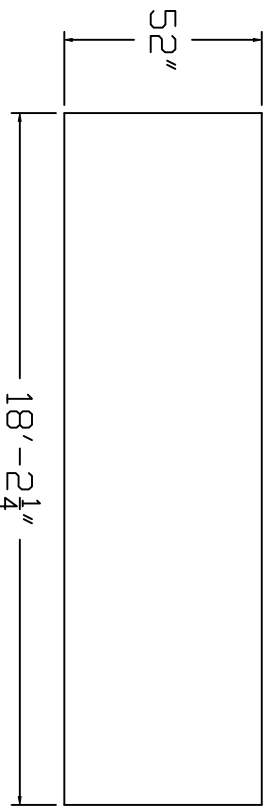

Aqua-Bois Brand  
Standard Specification

Oval

10'x18'

52" Wall Height

Top View

Side View

End View