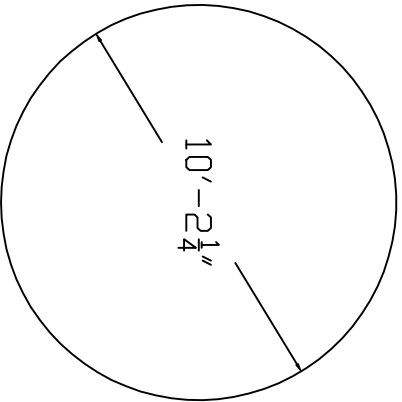

Aqua-Bois Brand
Standard Specification

Round

10'

52" Wall Height

Top View

Side View

End View