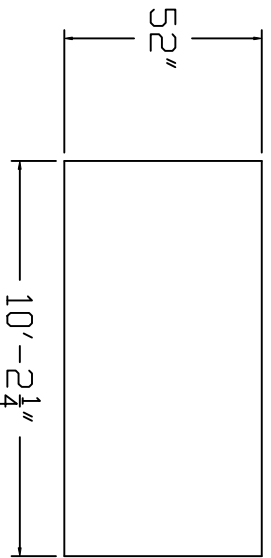

Aqua-Bois Brand
Standard Specification

Round

10'

52" Wall Height

Top View

Side View

End View