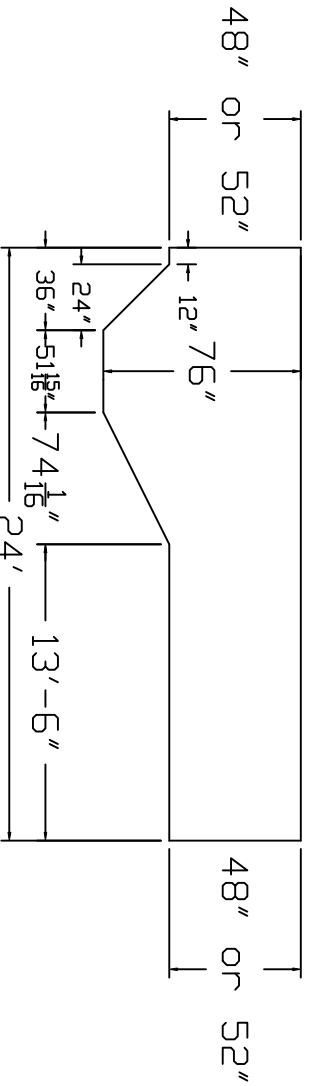

Johnny Weissmuller Brand
Standard Specification

Round

27'

48"/52" Wall
Height

Top View

Side View

End View