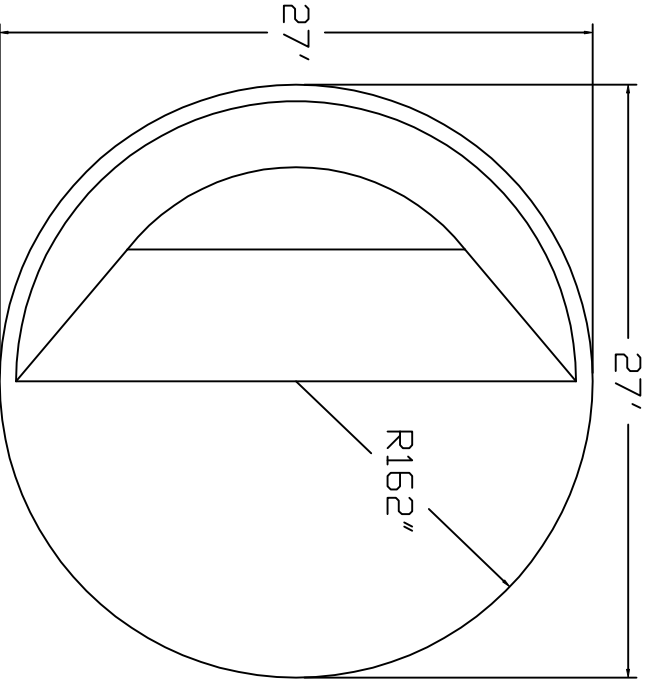

Johnny Weissmuller Brand
Standard Specification

Round

27'

48"/52" Wall
Height

Top View

Side View

End View