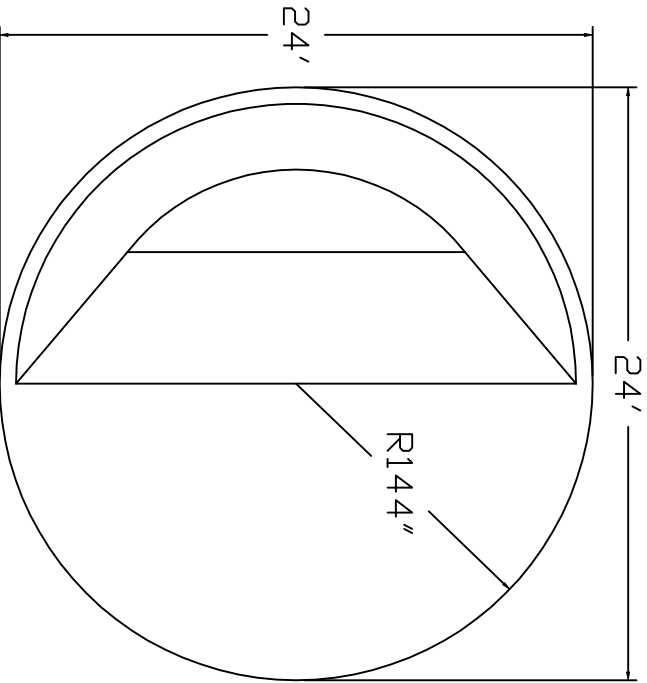

Johnny Weissmuller Brand Standard Specification

Round

24'

48"/52" Wall
 Height

Top View

Side View

End View