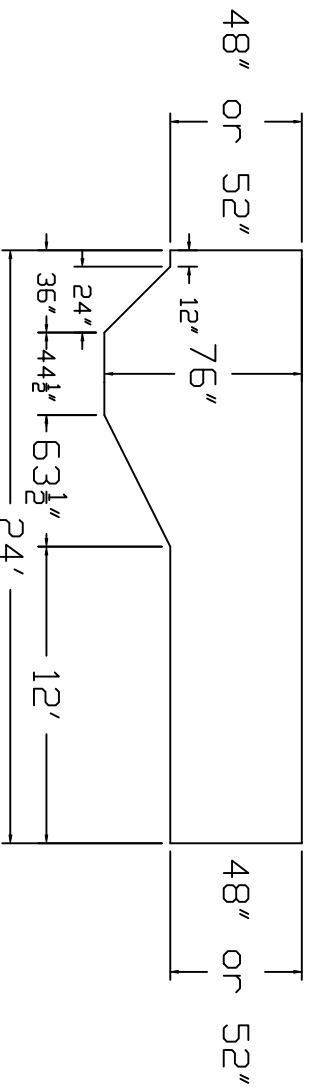

Johnny Weissmuller Brand Standard Specification

Round

24'

48"/52" Wall
 Height

Top View

Side View

End View