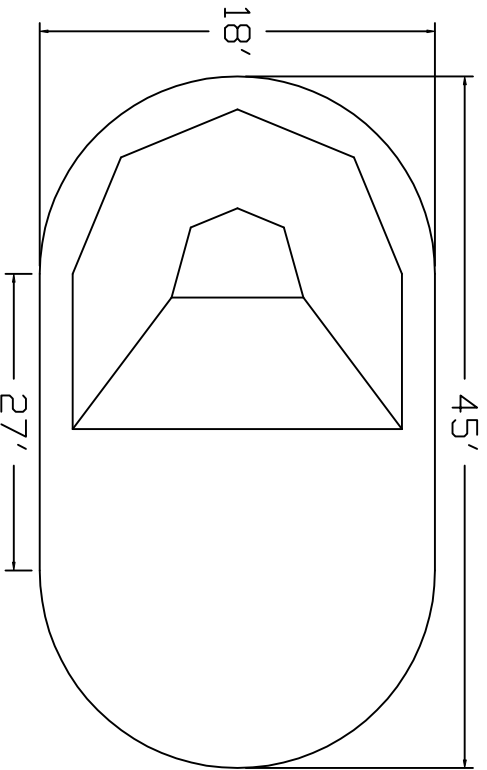

Johnny Weissmuller Brand
 Standard Specification

Oval

18'x45'

48"/52" Wall
 Height

Top View

Side View

End View