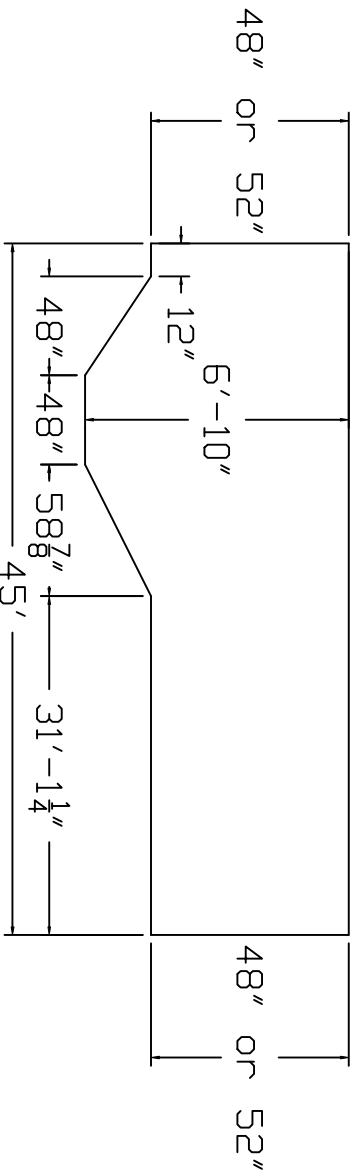

Johnny Weissmuller Brand
 Standard Specification

Oval

18'x45'

48"/52" Wall
 Height

Top View

Side View

End View