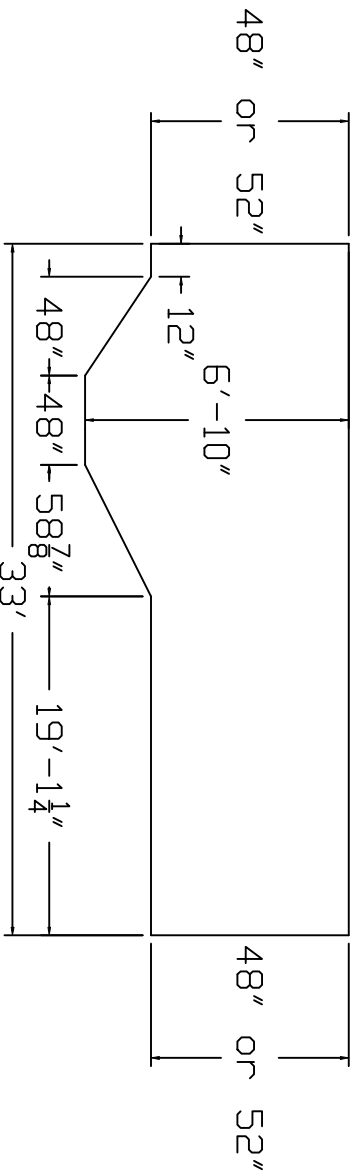

Johnny Weissmuller Brand
 Standard Specification

Oval

18'x33'

48"/52" Wall
 Height

Top View

Side View

End View