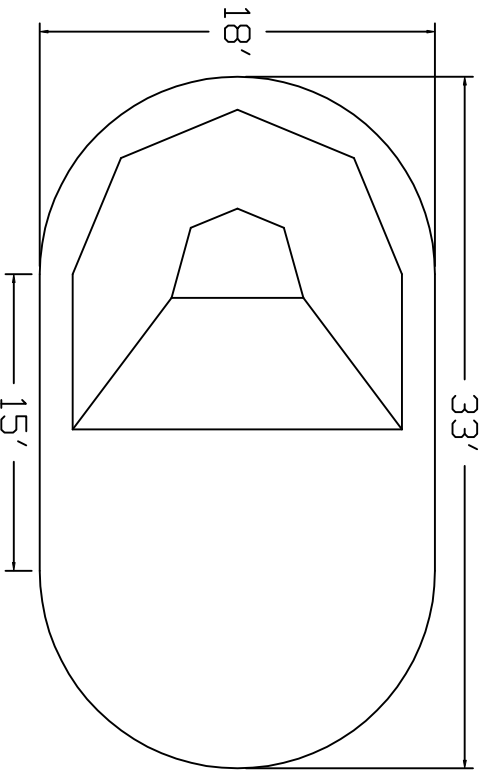

Johnny Weissmuller Brand
 Standard Specification

Oval

18'x33'

48"/52" Wall
 Height

Top View

Side View

End View