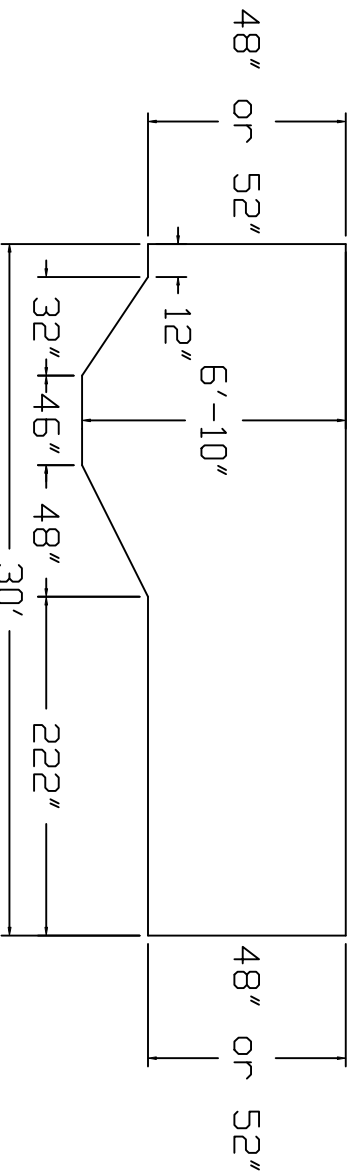

Johnny Weissmuller Brand
Standard Specification

Oval

15'x30'

48"/52" Wall
Height

Top View

Side View

End View