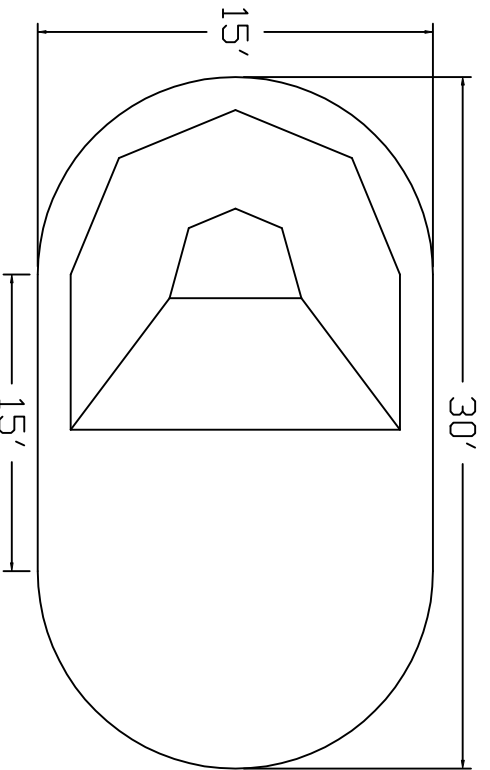

Johnny Weissmuller Brand
Standard Specification

Oval

15'x30'

48"/52" Wall
Height

Top View

Side View

End View