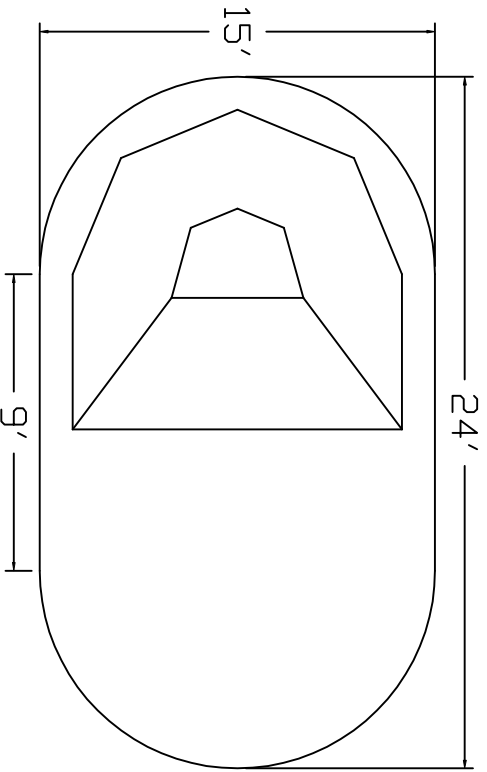

Johnny Weissmuller Brand  
 Standard Specification

Oval

15'x24'

48"/52" Wall  
 Height

Top View

End View

Side View