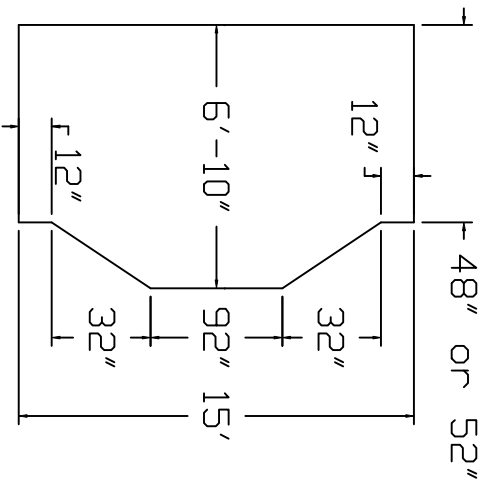

Johnny Weissmuller Brand  
 Standard Specification

Oval

15'x24'

48"/52" Wall  
 Height

Top View

End View

Side View