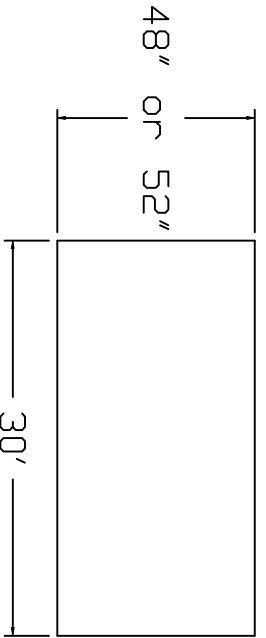

Esther Williams Brand
Standard Specification

Round

30'

52" Wall Height

Top View

Side View

End View