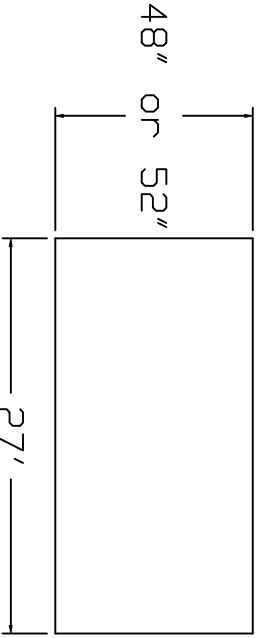

Esther Williams Brand
Standard Specification

Round

27'

52" Wall Height

Top View

Side View

End View