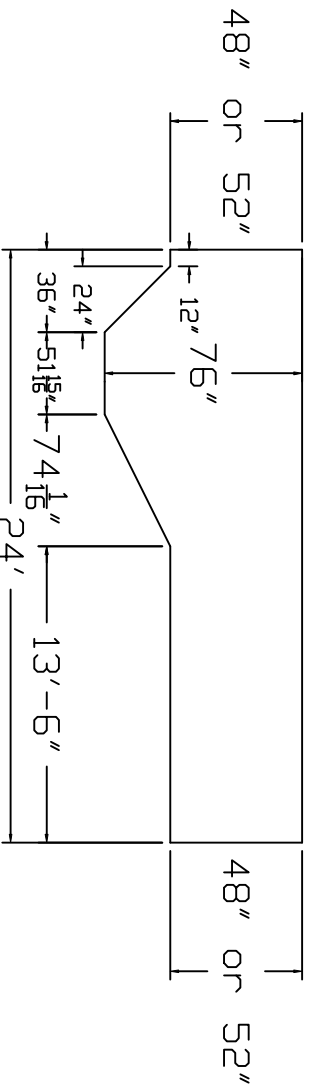

Esther Williams Brand
 Standard Specification

Round

27'

48"/52" Wall
 Height

Top View

Side View

End View