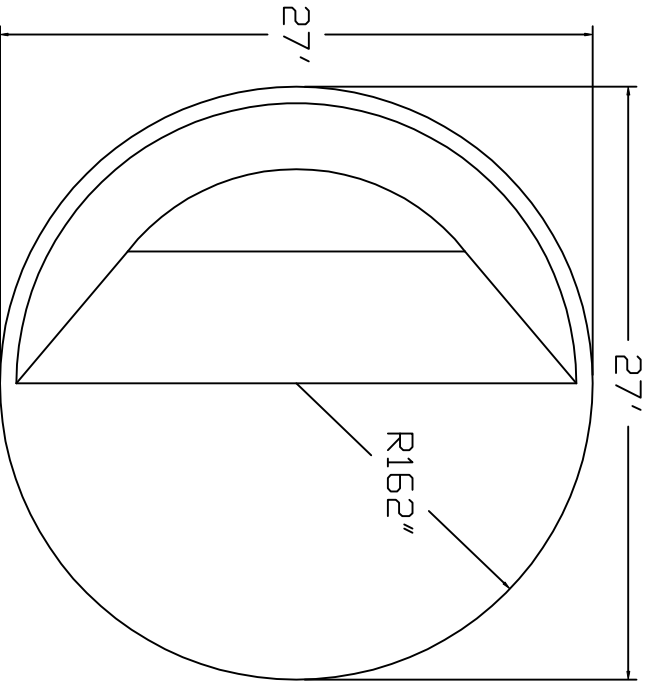

Esther Williams Brand
 Standard Specification

Round

27'

48"/52" Wall
 Height

Top View

Side View

End View