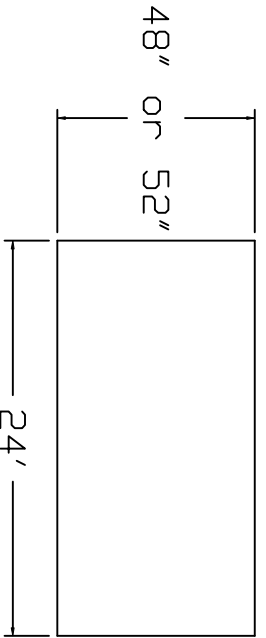

Esther Williams Brand  
Standard Specification

Round

24'

52" Wall Height

Top View

Side View

End View