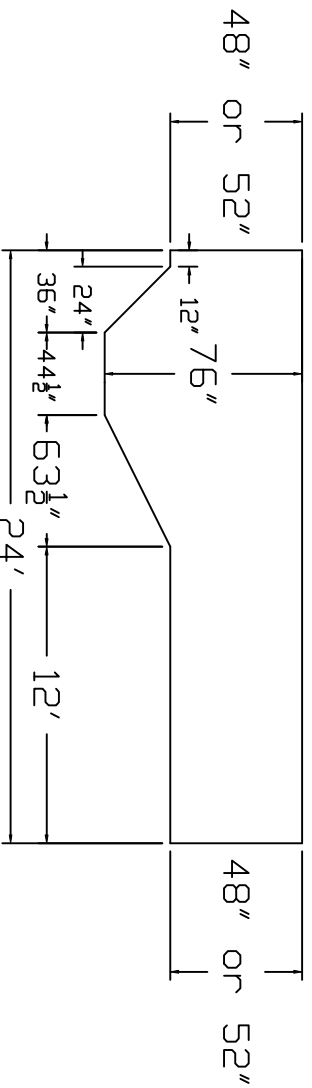

Esther Williams Brand
 Standard Specification

Round

24'

48"/52" Wall
 Height

Top View

Side View

End View