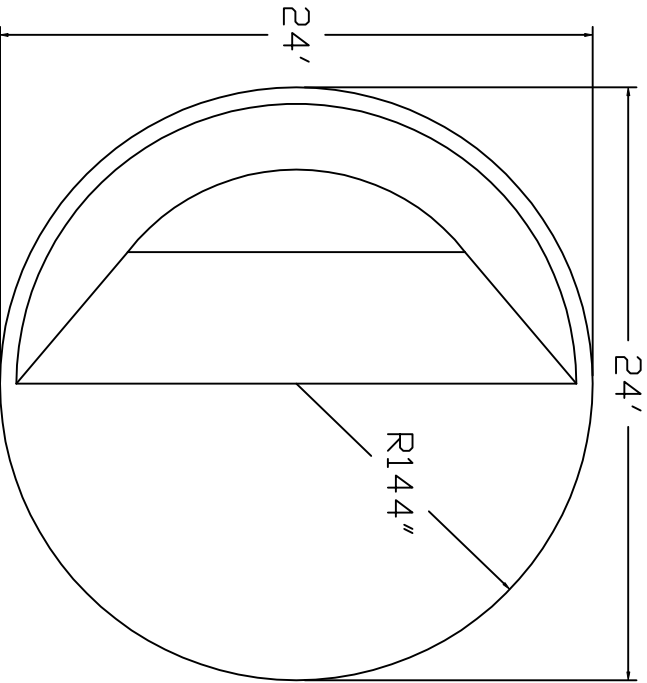

Esther Williams Brand
 Standard Specification

Round

24'

48"/52" Wall
 Height

Top View

Side View

End View