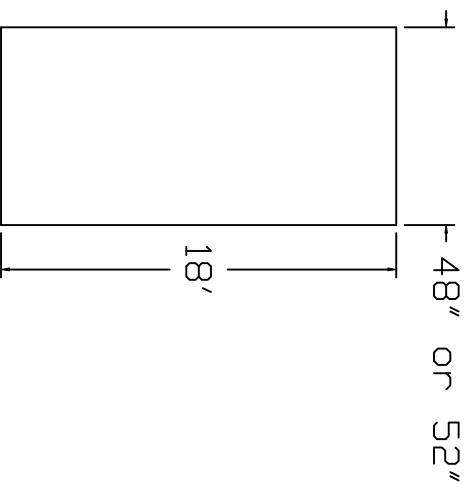

Esther Williams Brand
Standard Specification

Round

21'

52" Wall Height

Top View

End View

Side View