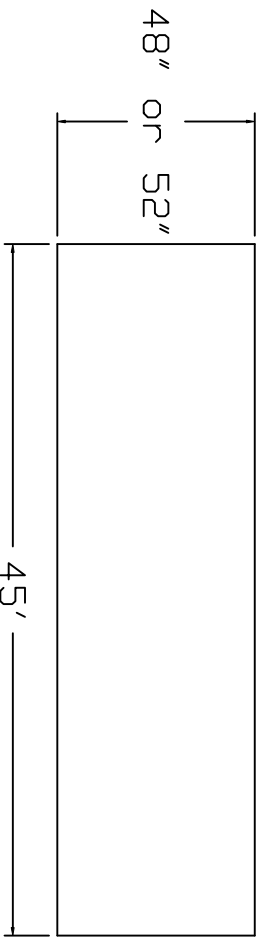

Esther Williams Brand
 Standard Specification

Oval

18'x45'

52" Wall Height

Top View

Side View

End View