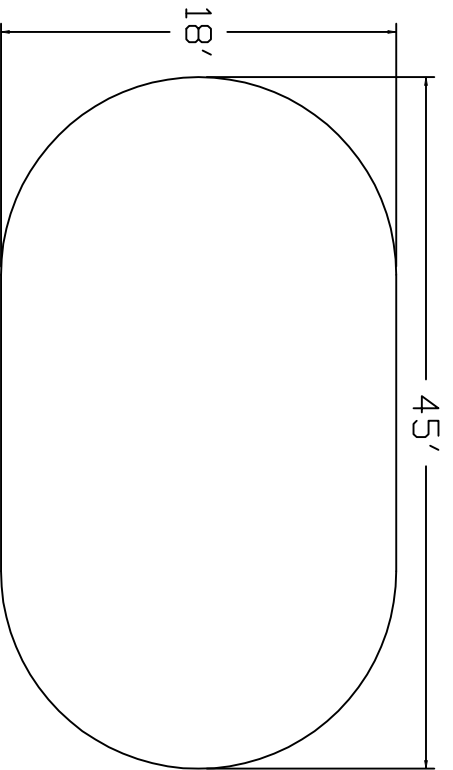

Esther Williams Brand
 Standard Specification

Oval

18'x45'

52" Wall Height

Top View

Side View

End View