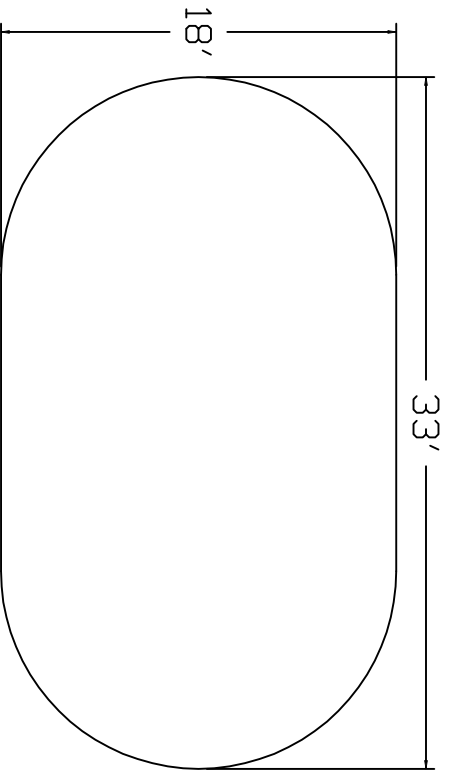

Esther Williams Brand
Standard Specification

Oval

18'x33'

52" Wall Height

Top View

Side View

End View