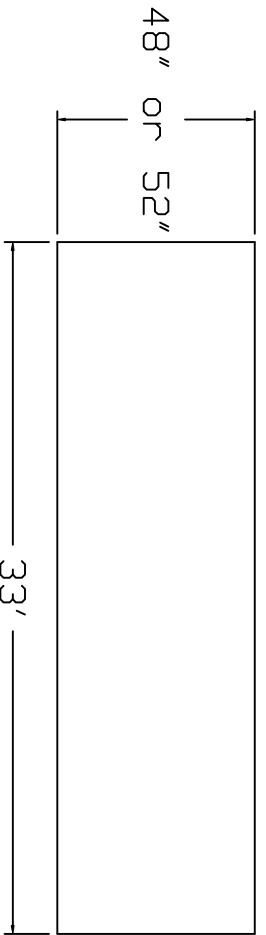

Esther Williams Brand
Standard Specification

Oval

18'x33'

52" Wall Height

Top View

Side View

End View