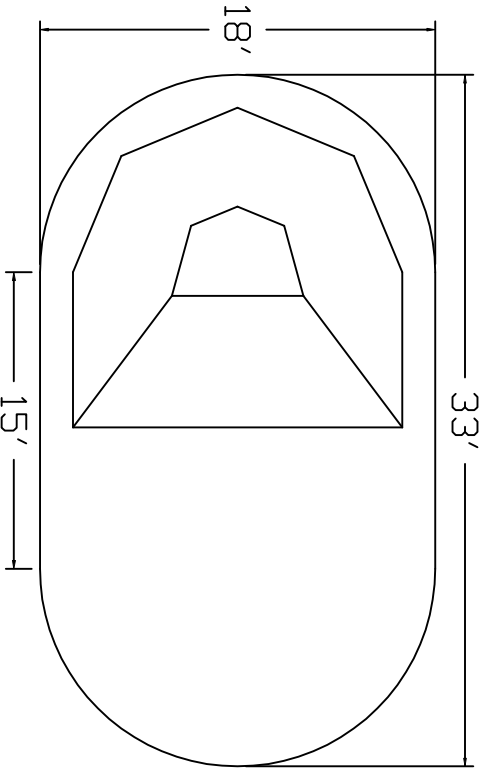

Esther Williams Brand
 Standard Specification

Oval

18'x33'

48"/52" Wall
 Height

Top View

End View

Side View