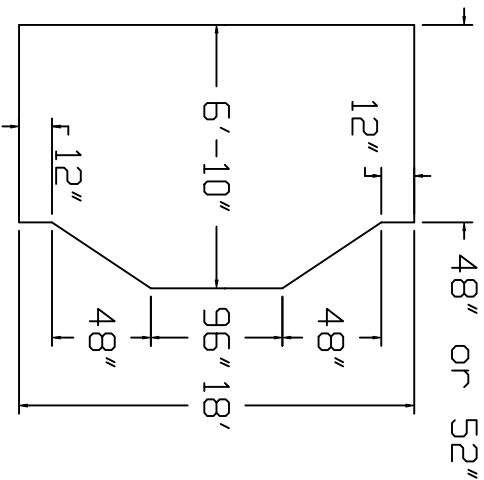

Esther Williams Brand
 Standard Specification

Oval

18'x33'

48"/52" Wall
 Height

Top View

End View

Side View