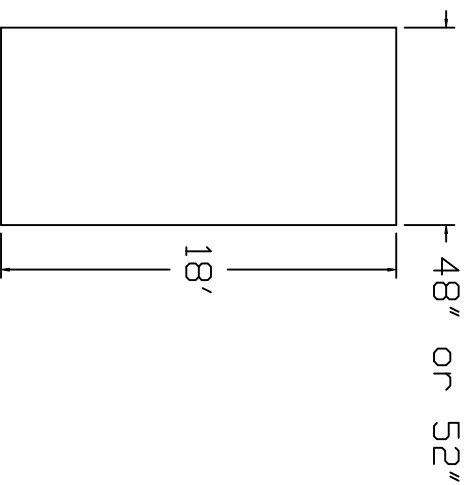

Esther Williams Brand
Standard Specification

Round

18'

52" Wall Height

Top View

End View

Side View