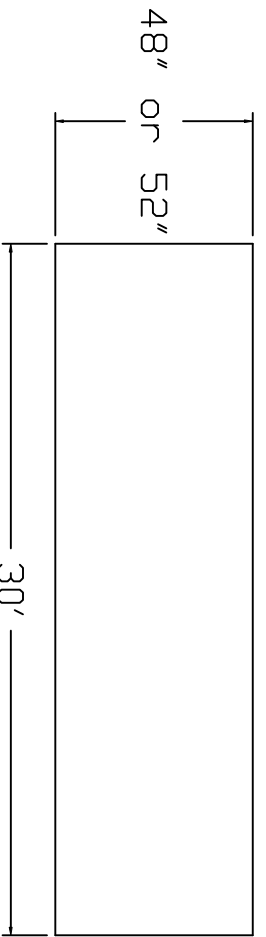

Esther Williams Brand
 Standard Specification

Oval

15'x30'

52" Wall Height

Top View

Side View

End View