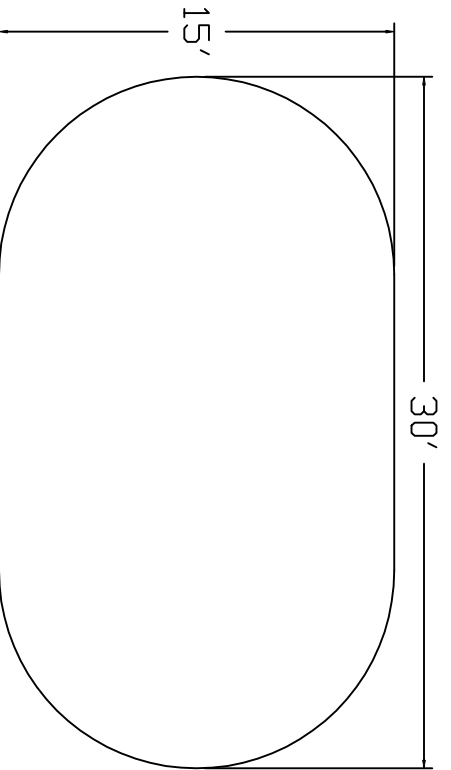

Esther Williams Brand
 Standard Specification

Oval

15'x30'

52" Wall Height

Top View

Side View

End View