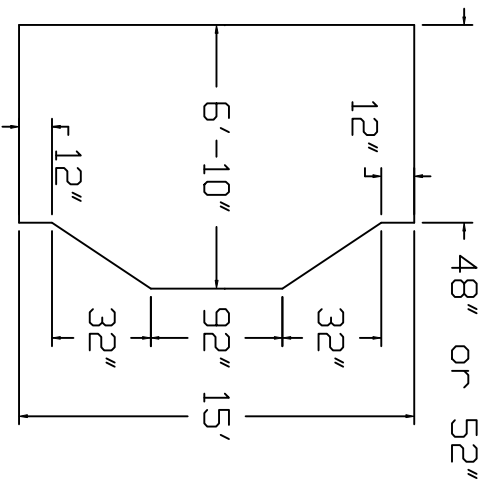

Esther Williams Brand
 Standard Specification

Oval

15'x30'

48"/52" Wall
 Height

Top View

End View

Side View