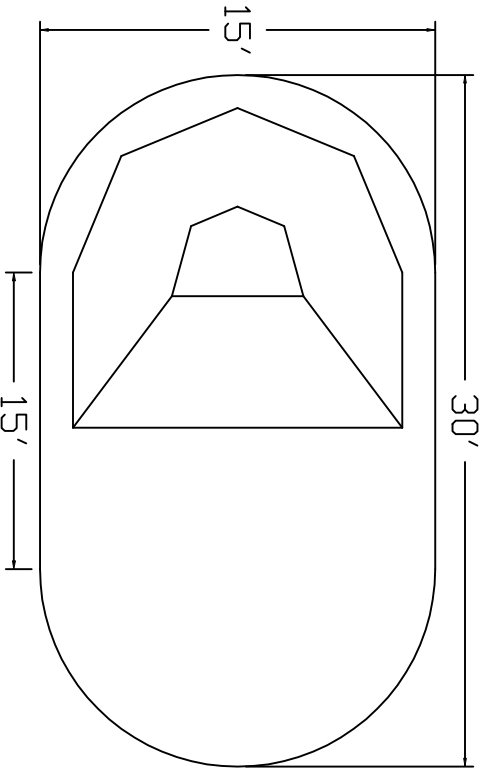

Esther Williams Brand
 Standard Specification

Oval

15'x30'

48"/52" Wall
 Height

Top View

End View

Side View