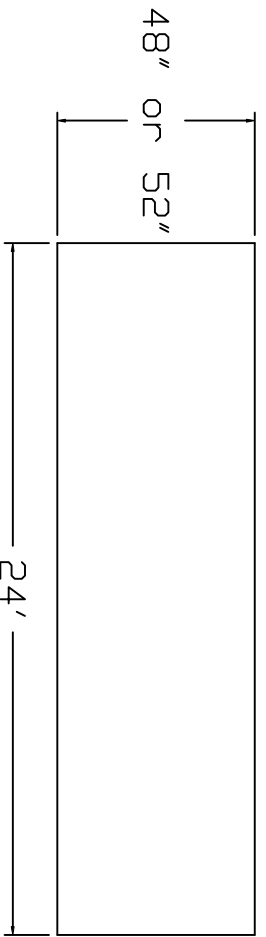

Esther Williams Brand  
Standard Specification

Oval

15'x24'

52" Wall Height

Top View

Side View

End View