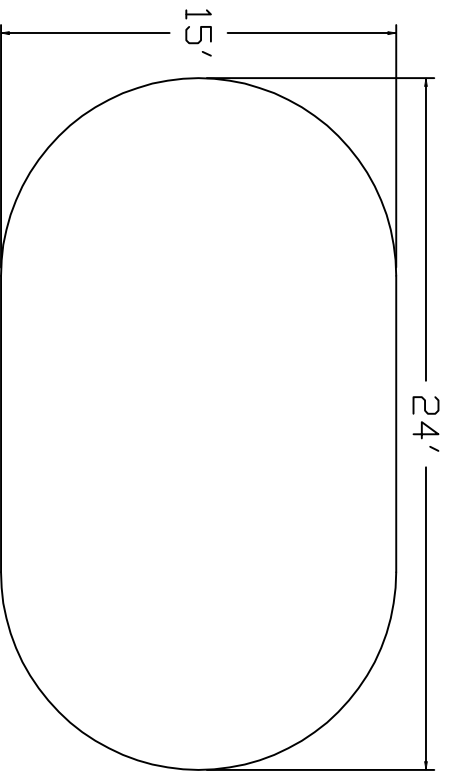

Esther Williams Brand  
Standard Specification

Oval

15'x24'

52" Wall Height

Top View

Side View

End View