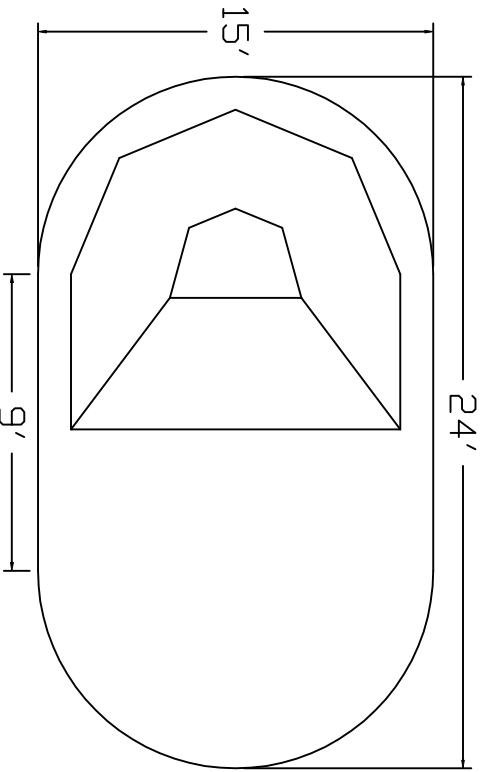

Esther Williams Brand  
 Standard Specification

Oval

15'x24'

48"/52" Wall  
 Height

Top View

Side View

End View