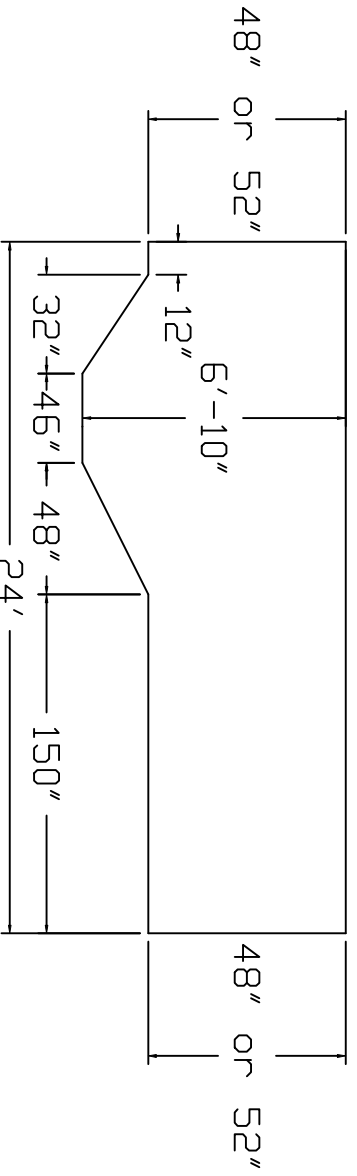

Esther Williams Brand  
 Standard Specification

Oval

15'x24'

48"/52" Wall  
 Height

Top View

Side View

End View