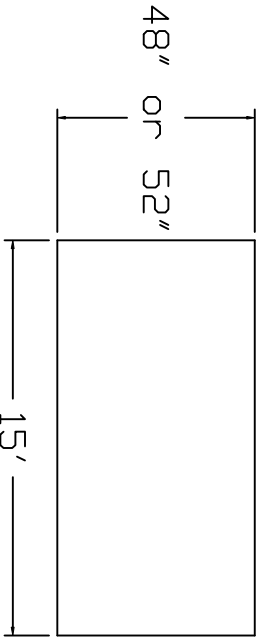

Esther Williams Brand
Standard Specification

Round

15'

52" Wall Height

Top View

Side View

End View