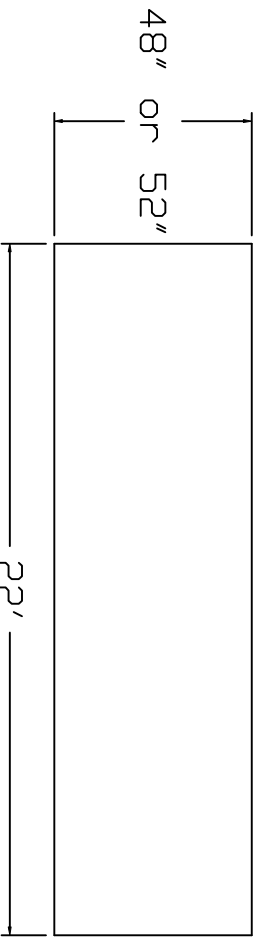

Esther Williams Brand  
 Standard Specification

Oval

13'x22'

52" Wall Height

Top View

Side View

End View