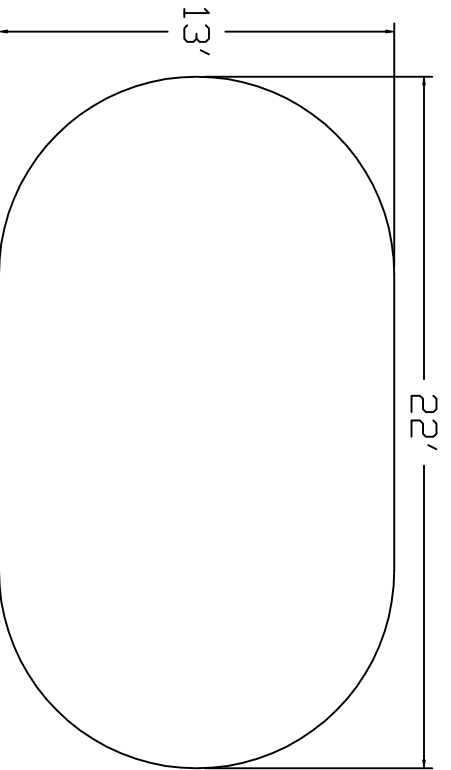

Esther Williams Brand  
 Standard Specification

Oval

13'x22'

52" Wall Height

Top View

Side View

End View