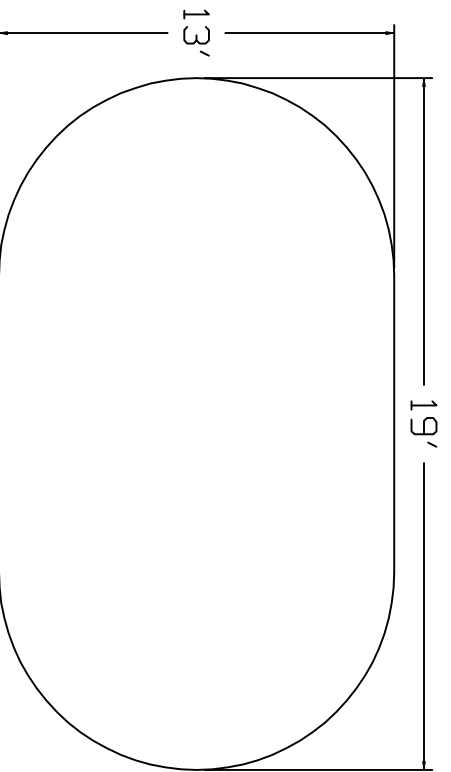

Esther Williams Brand
 Standard Specification

Oval

13'x19'

52" Wall Height

Top View

Side View

End View