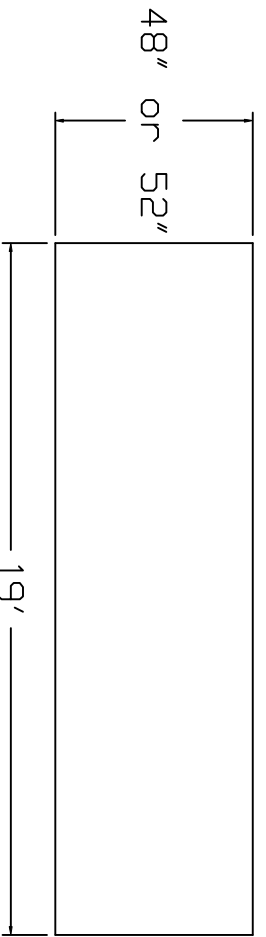

Esther Williams Brand
 Standard Specification

Oval

13'x19'

52" Wall Height

Top View

Side View

End View